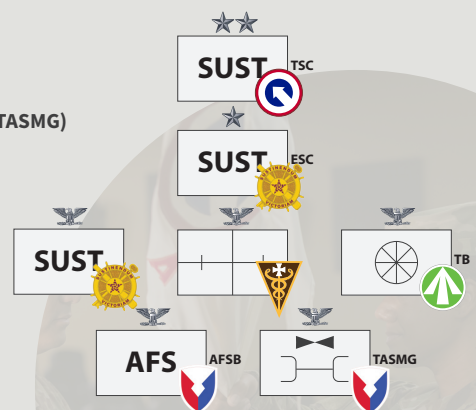

- » Daily Tactical Sustainment operations
- » Three additional rotational logistics task forces

✈ Rotational Theater Aviation Support Maintenance Group (TASMG)

- » Scheduled, unscheduled, and contracted maintenance
- » Depot-level reach back support

✈ 3rd Medical Command (Forward)

- » Comprehensive Health Service Support
- » Expeditionary surgical, dental, optometry, preventive medicine, and veterinary services

✈ 401st Army Field Support Brigade (401 AFSB)

- » Army Pre-Positioned Stock (APS-5) for the theater
- » Materiel readiness requirements

✈ 595th Transportation Brigade (TB)

- » Coordinates complex Port Operations across the theater
- » Multi-mode apportionment support